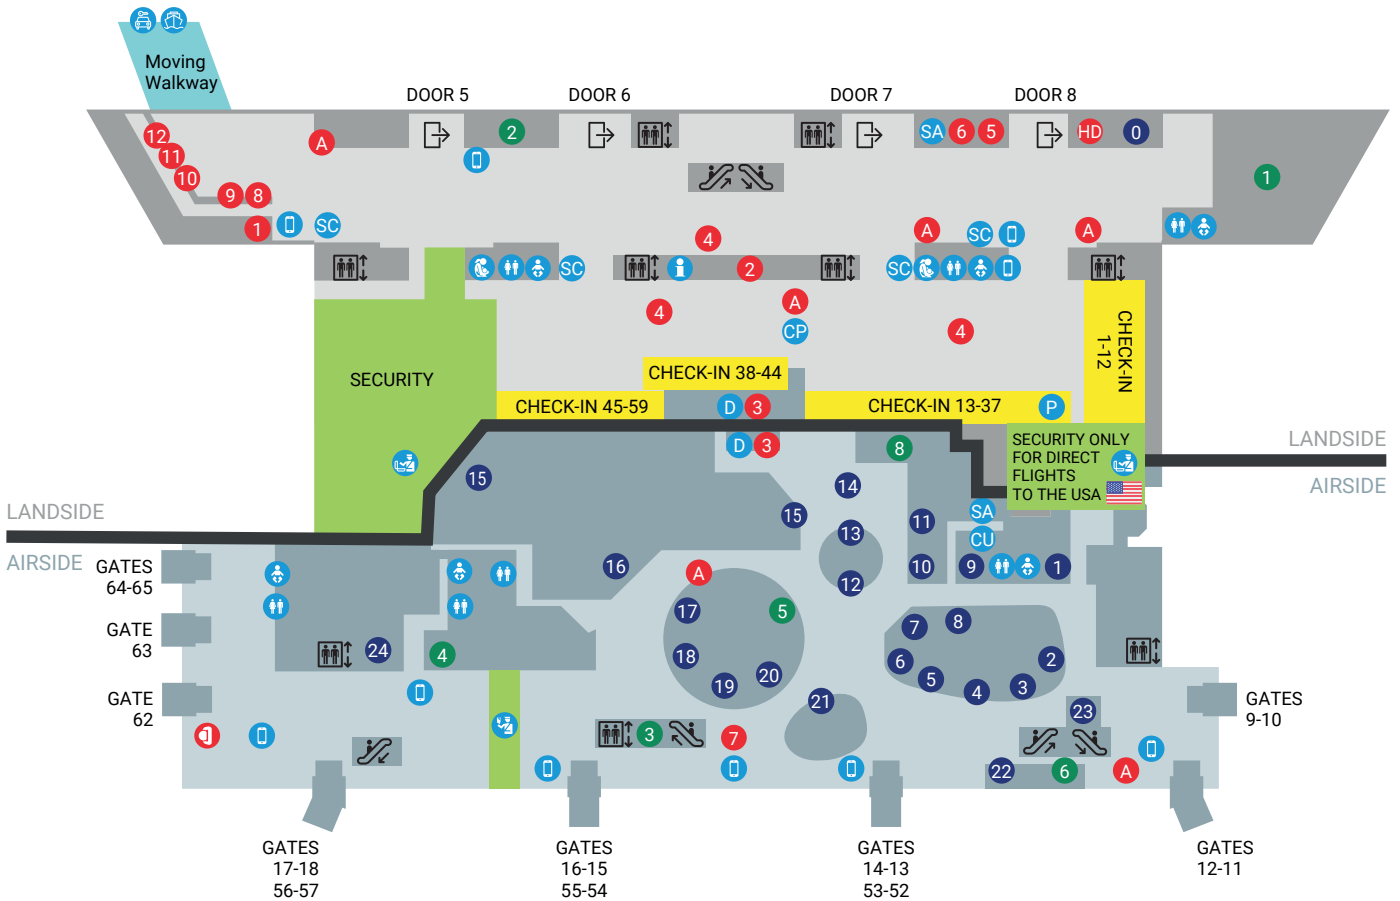

GROUND FLOOR

ACCESS

- Exit
- Entrance
- Lift/Elevator
- Escalator

EMERGENCY/PUBLIC AUTHORITIES

- Police
- Gendarmerie
- Financial Police
- Customs

RETAIL

- Relay (kiosk and tobacco shop)

FOOD & BEVERAGE

- Coffee Bar Moak
- Rustichelli & Mangione

POINTS OF INTEREST

- Baggage claim belt 1 2 3 4 5
- Charging point
- Toilets
- Nursery
- Breastfeeding room
- Flight information office/Pass office
- Oversize baggage
- Connecting flights
- Bus station
- Taxis
- Passport control
- First Aid
- Water dispenser
- Car Park payment machines
- Postbox
- Lost&Found
- Lost Property
- Self check-in

FIRST FLOOR

ACCESS

- Exit
- Entrance
- Lift/Elevator
- Escalator

POINTS OF INTEREST

- Charging points
- Toilets
- Nursery
- Breastfeeding room
- Security
- Water transport
- Rent a car
- Flight information office/
SAVE ticket office
- Passport control
- Special assistance lounge
- Hall of Worship
- Postbox
- Self check-in

FOOD & BEVERAGE

- Emporio del grano
- C. Bar
- Culto Murano Bar
- Bottega Prosecco Bar
- DeCanto Villa Sandi
- Cultino Bar
- Natoo Healthy Bar

RETAIL

- Relay (kiosk and
tobacco shop)
- Campo Marco Polo
- The Fashion Place
- Anatomie
- Rituals
- Liu Jo
- Boggi
- Venchi
- Parafarmacia
- 4giveness
- +39Leathergoods
- Capi Electronics
- Gutteridge
- Sunglass Hut
- Giovanni Raspini
- Aelia Duty Free
- World of Venice
- Bottega dei Sapori
- Pandora
- Montblanc
- Hub Bookstore
- Dolce&Gabbana
- MyFamily
- Campo Marzio
- Aelia Duty Free
Extraschengen